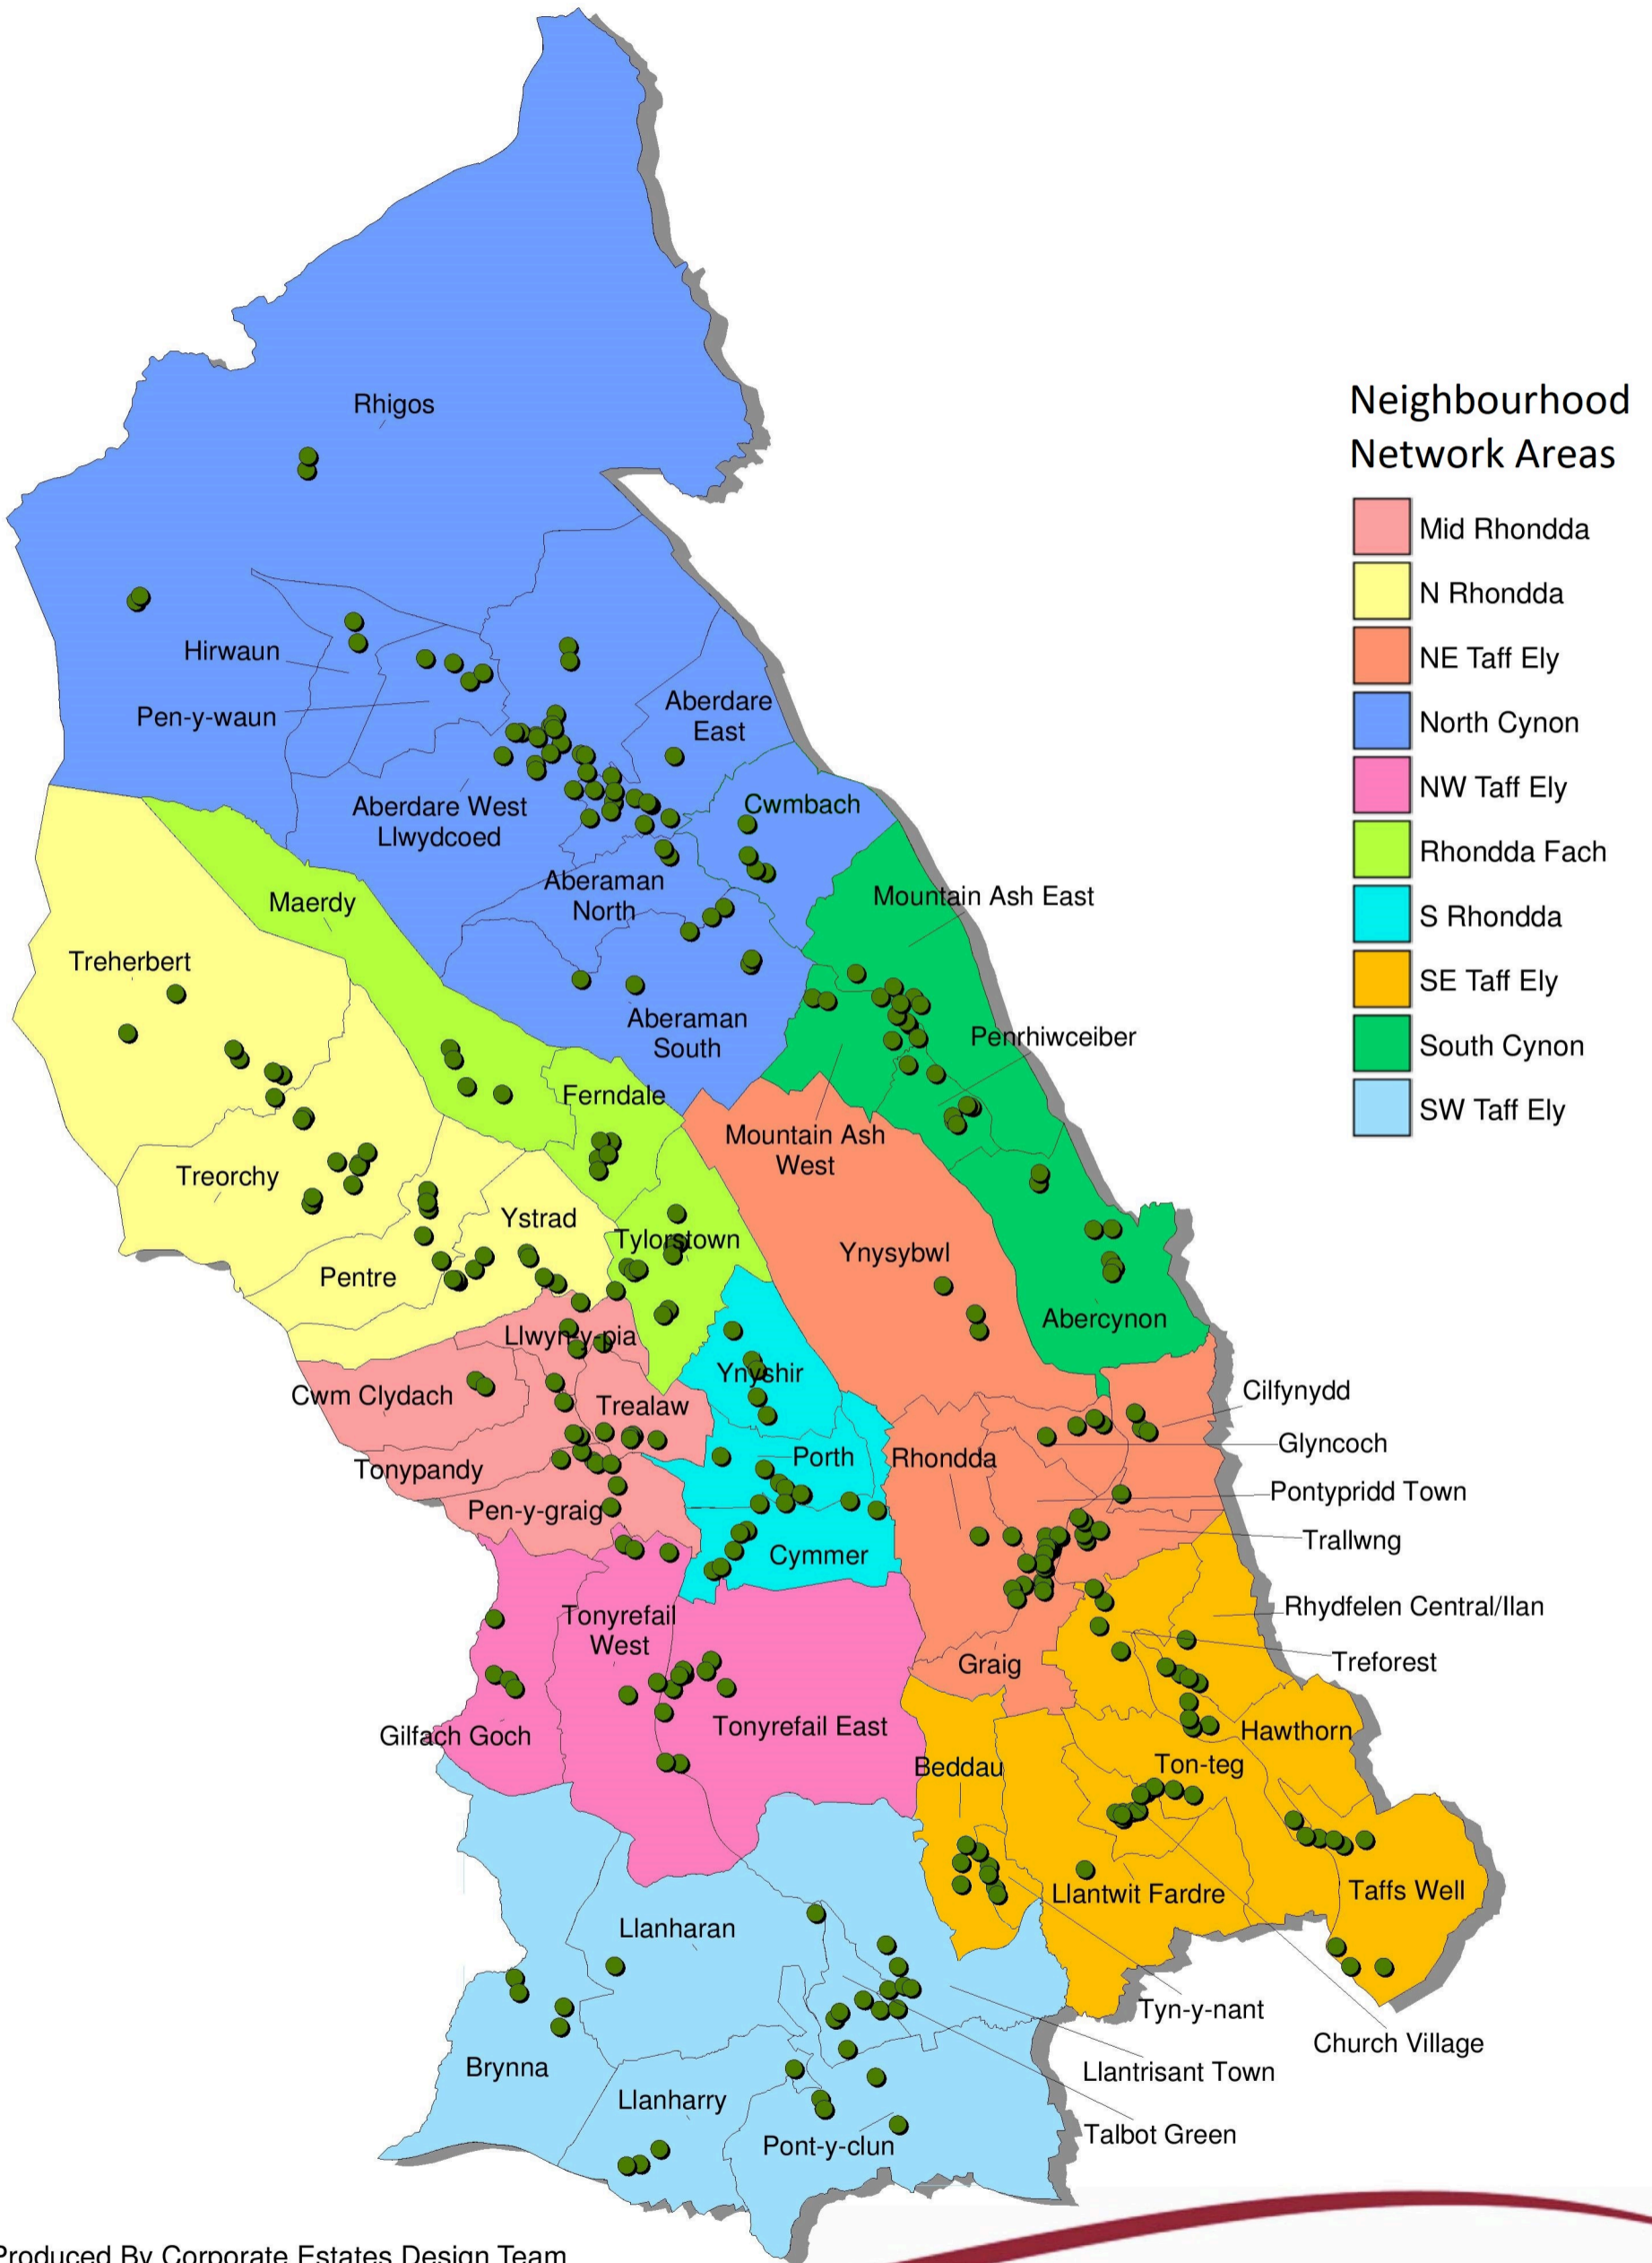

Draft Community Hubs

Map Produced By Corporate Estates Design Team
 based on information supplied March 2017

Reproduced from Ordnance Survey with permission of the Controller of Her Majesty's Stationary Office (C) Crown copyright. Unauthorised reproduction infringes Crown copyright and may lead to prosecution/civil proceedings. LICENCE No LA 100023458, 2017